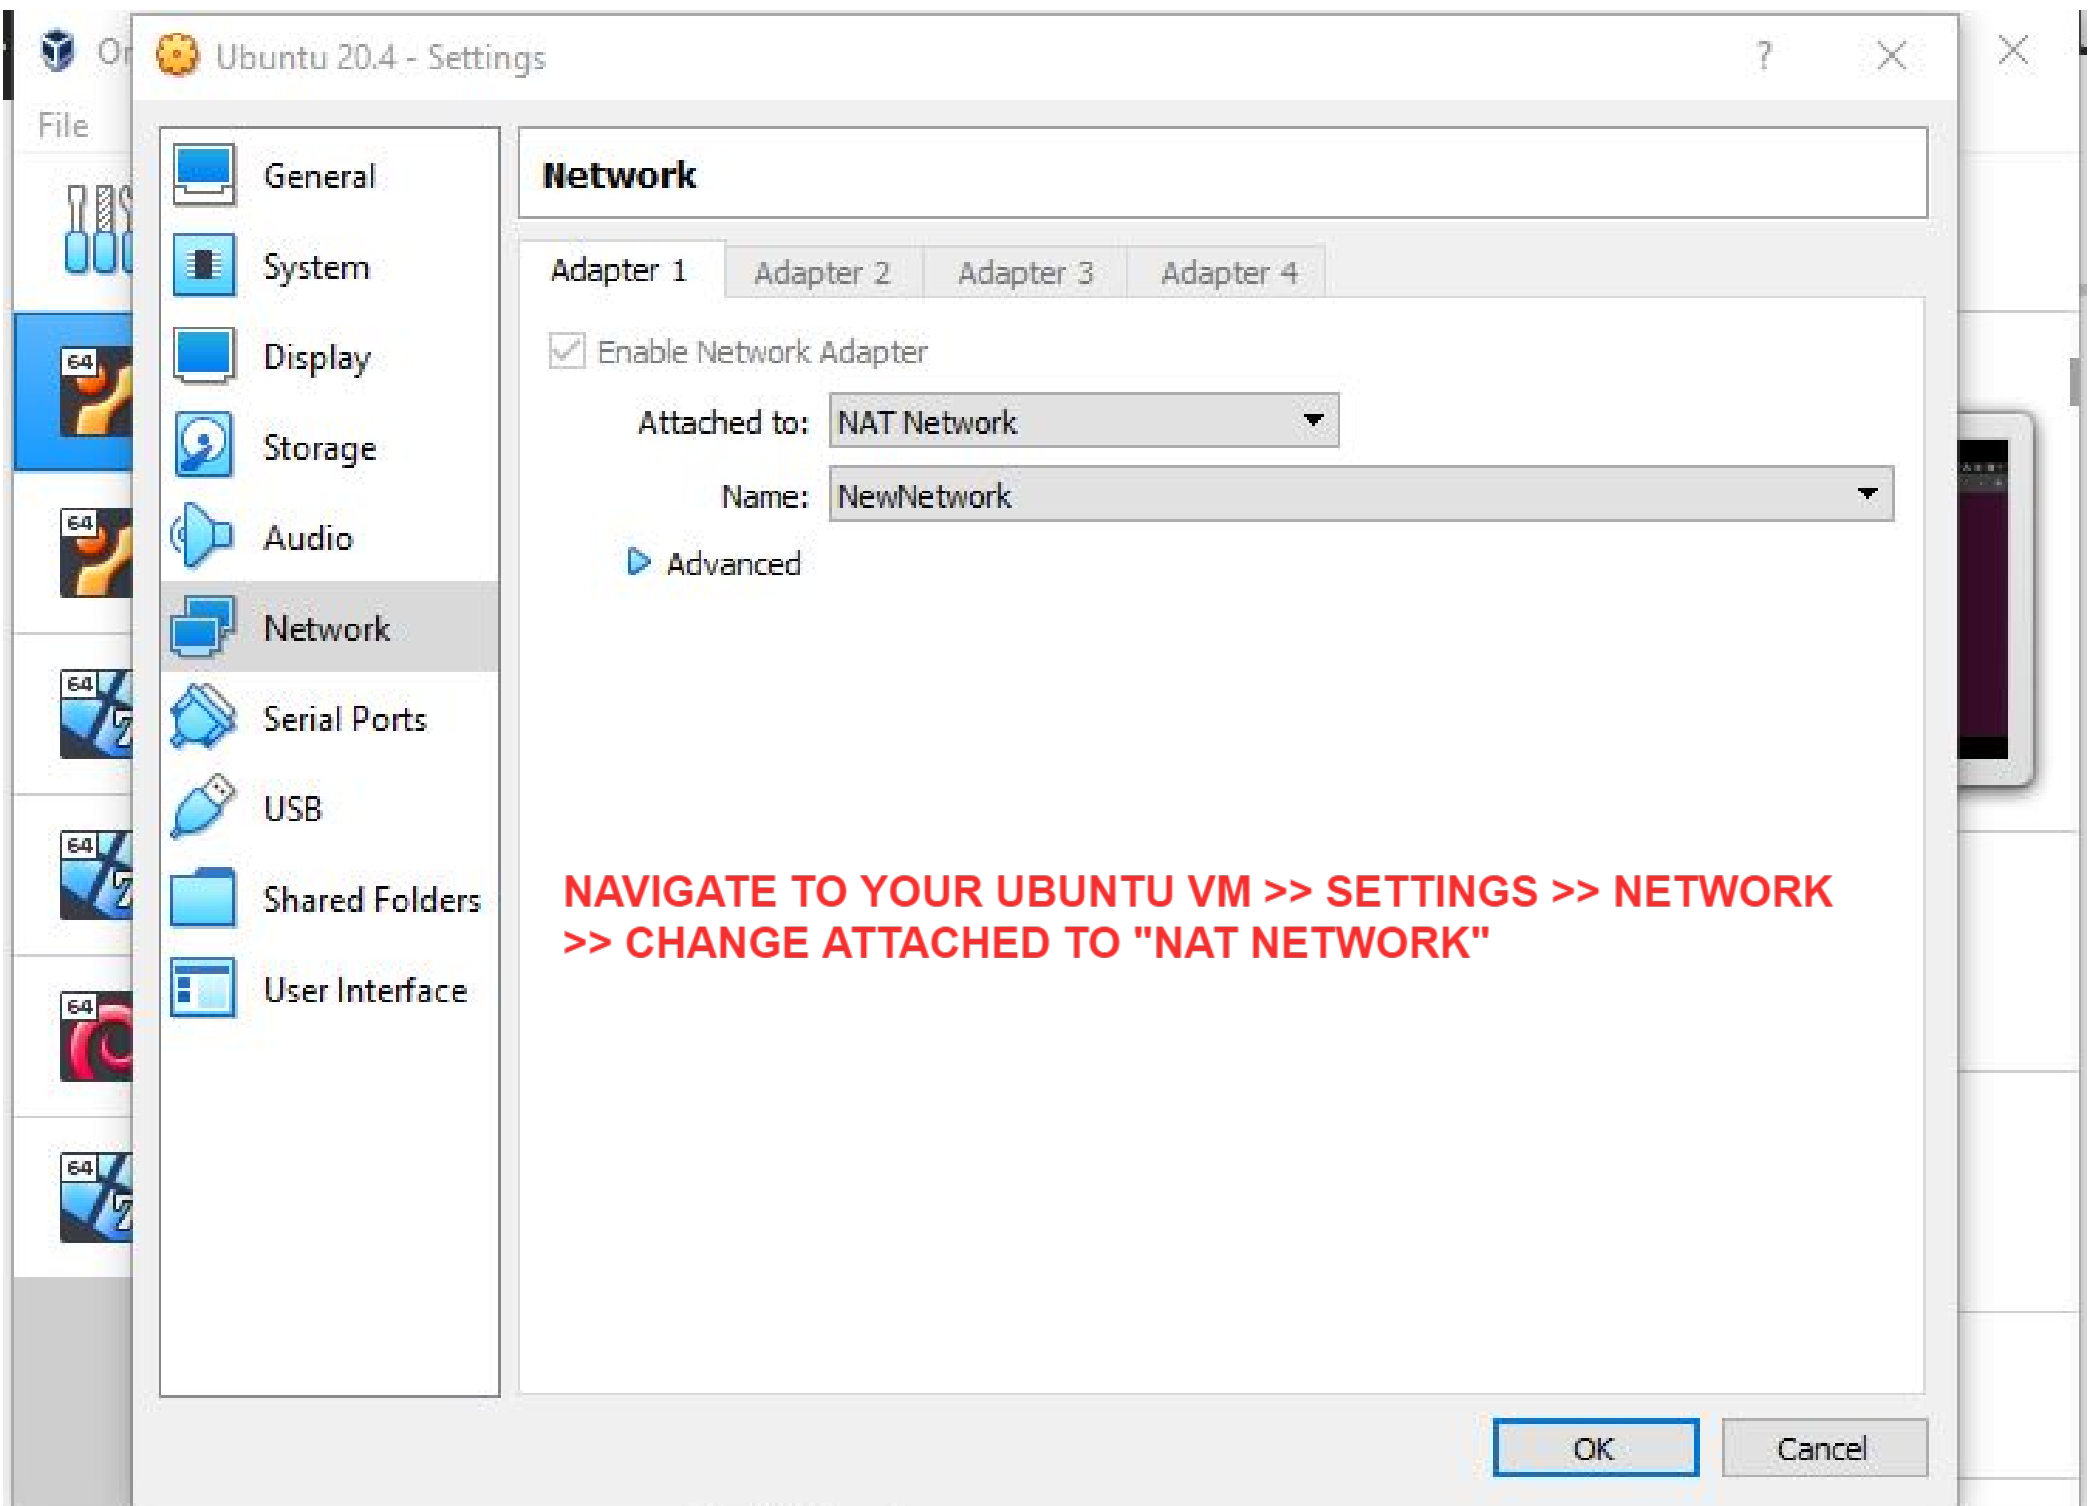

NAVIGATE TO YOUR UBUNTU VM >> SETTINGS >> NETWORK >> CHANGE ATTACHED TO "NAT NETWORK"